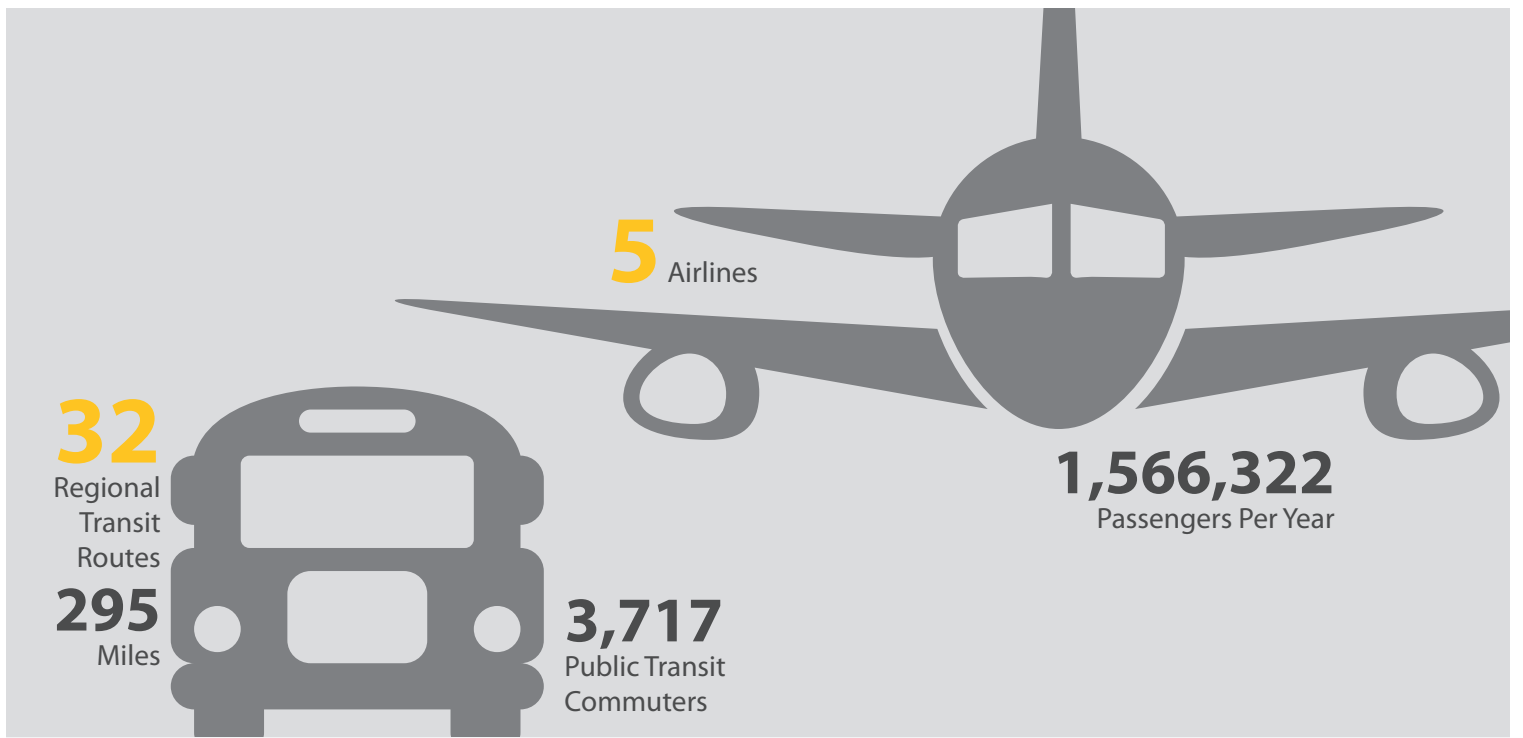

## GET AROUND

It's easy to get around Spokane. With a minimal commute time of 19.8 minutes, 10.8 million public transit rides and a rich array of bicycle routes, downtown is accessible.

**\$92.60: Monthly Average Parking Garage Rate**

**58% Average Parking Occupancy**