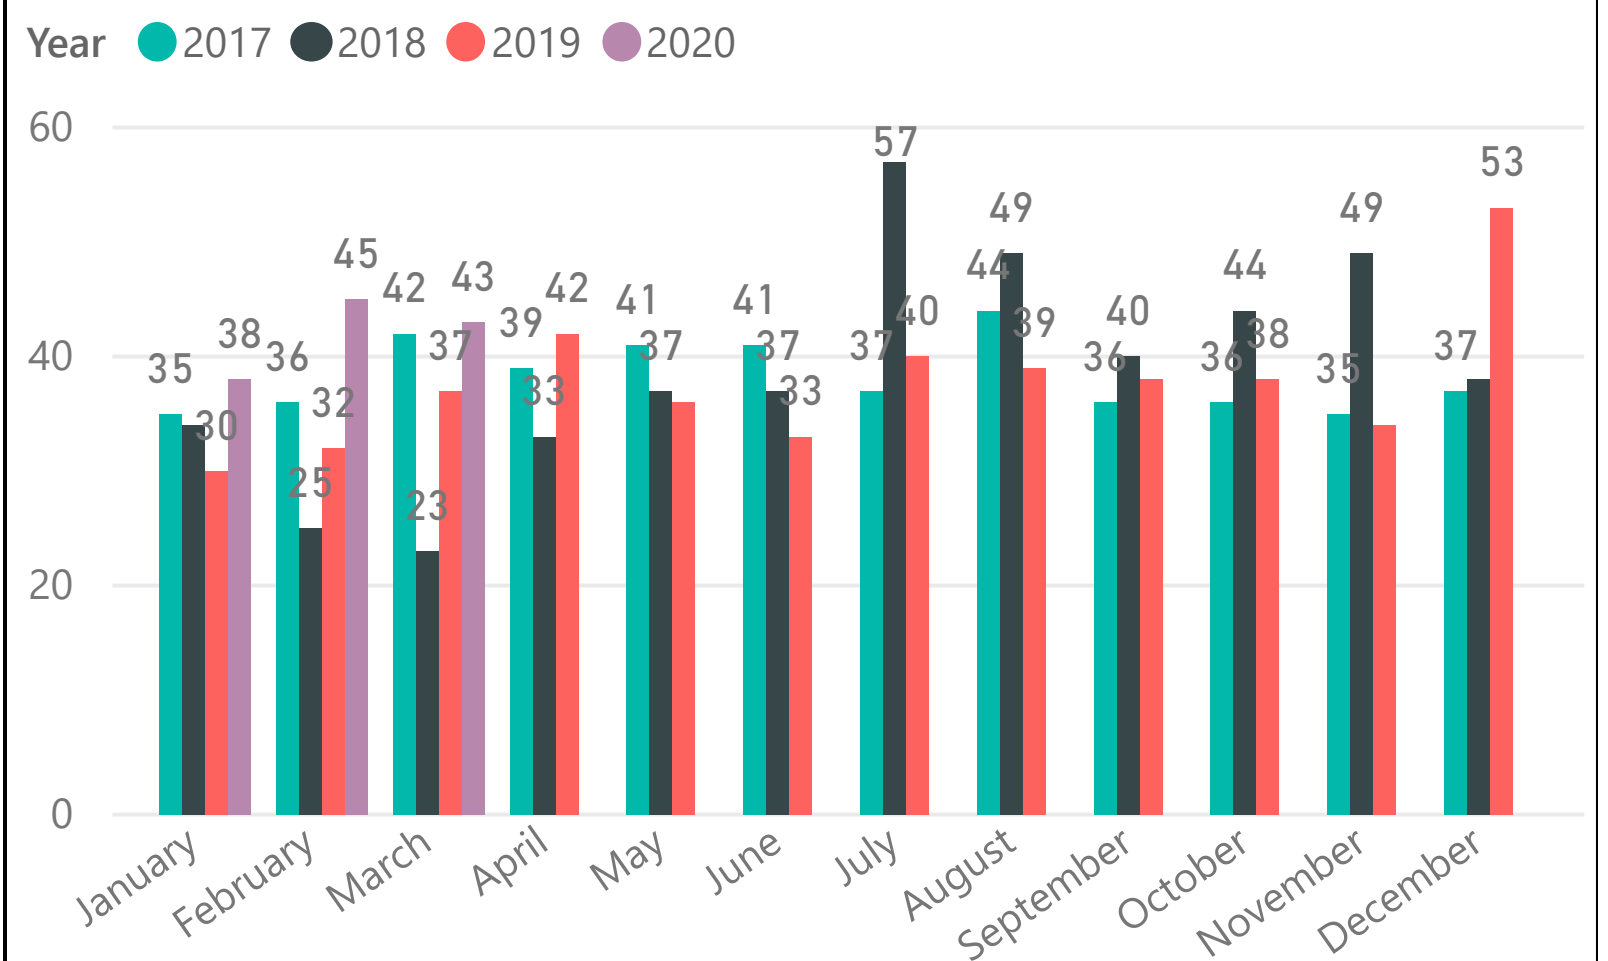

SPOKANE POLICE DEPARTMENT

DOWNTOWN - 3 Year + Current Trendline Graphs

Period Ending: Tuesday, March 31, 2020

(YTD is most recent full month)

Violent Crime

Property Crime

Burglary Residence

Burglary Commercial

Vehicle Theft

Larceny

SPOKANE POLICE DEPARTMENT

Citywide - 3 Year + Current Trendline Graphs

Period Ending: Tuesday, March 31, 2020 (YTD is most recent full month)

Violent Crime

Property Crime

Burglary Residence

Burglary Commercial

Vehicle Theft

Larceny

SPOKANE POLICE DEPARTMENT

DOWNTOWN - 3 Year + Current Trendline Graphs

Period Ending:

Tuesday, March 31, 2020

(YTD is most recent full month)