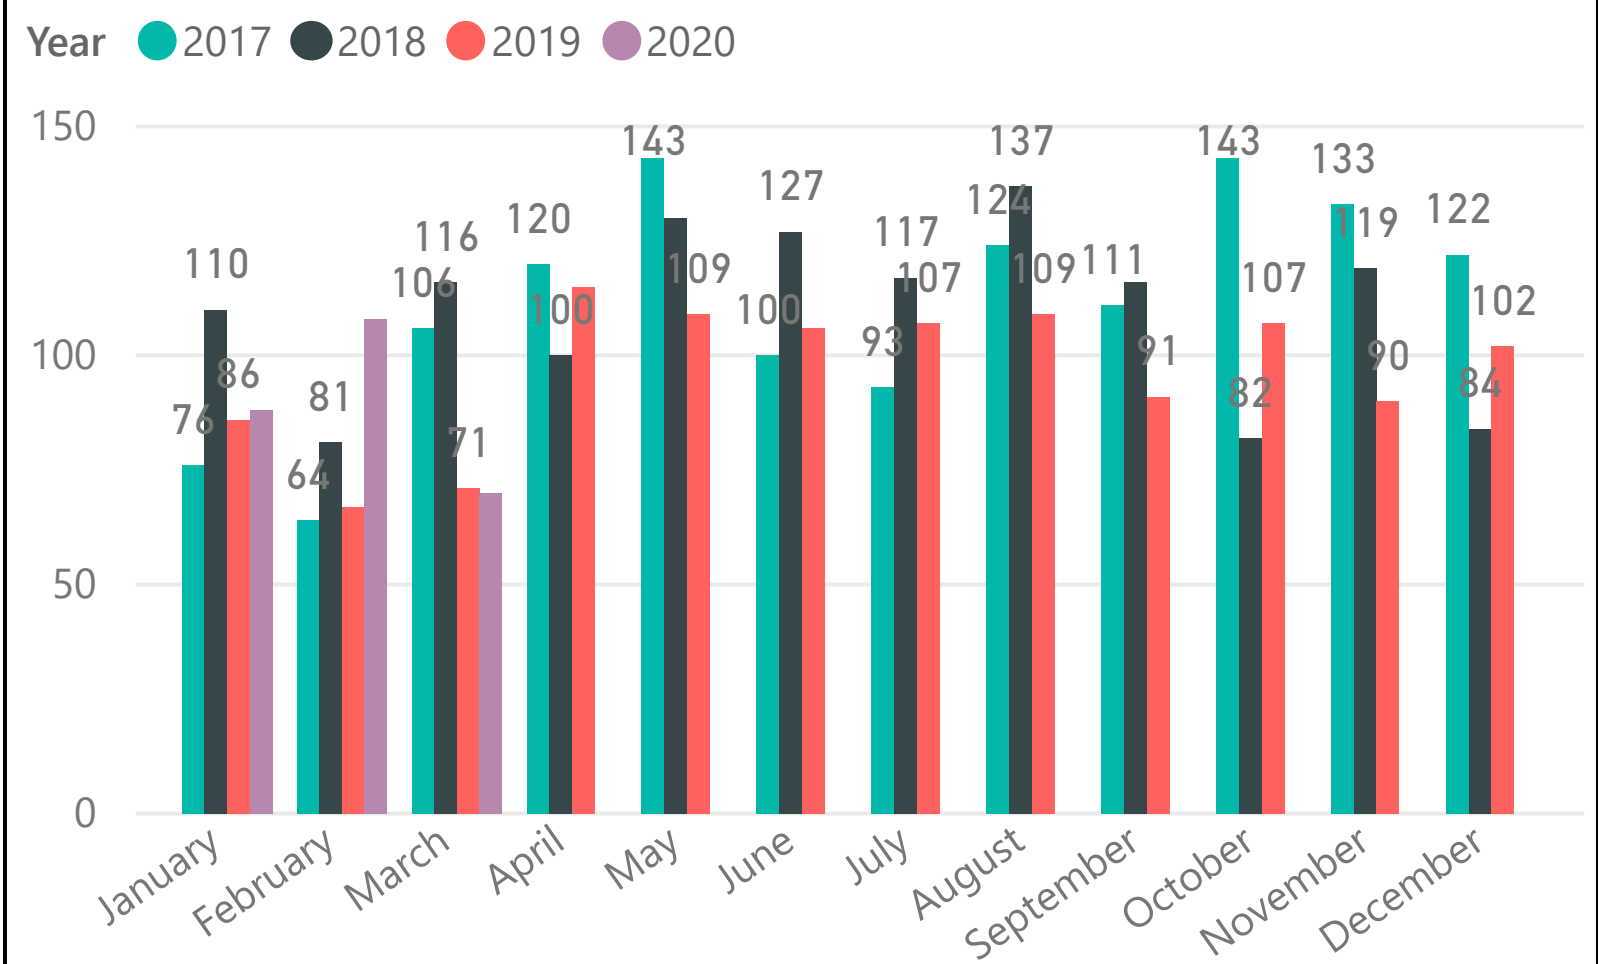

Property Crime