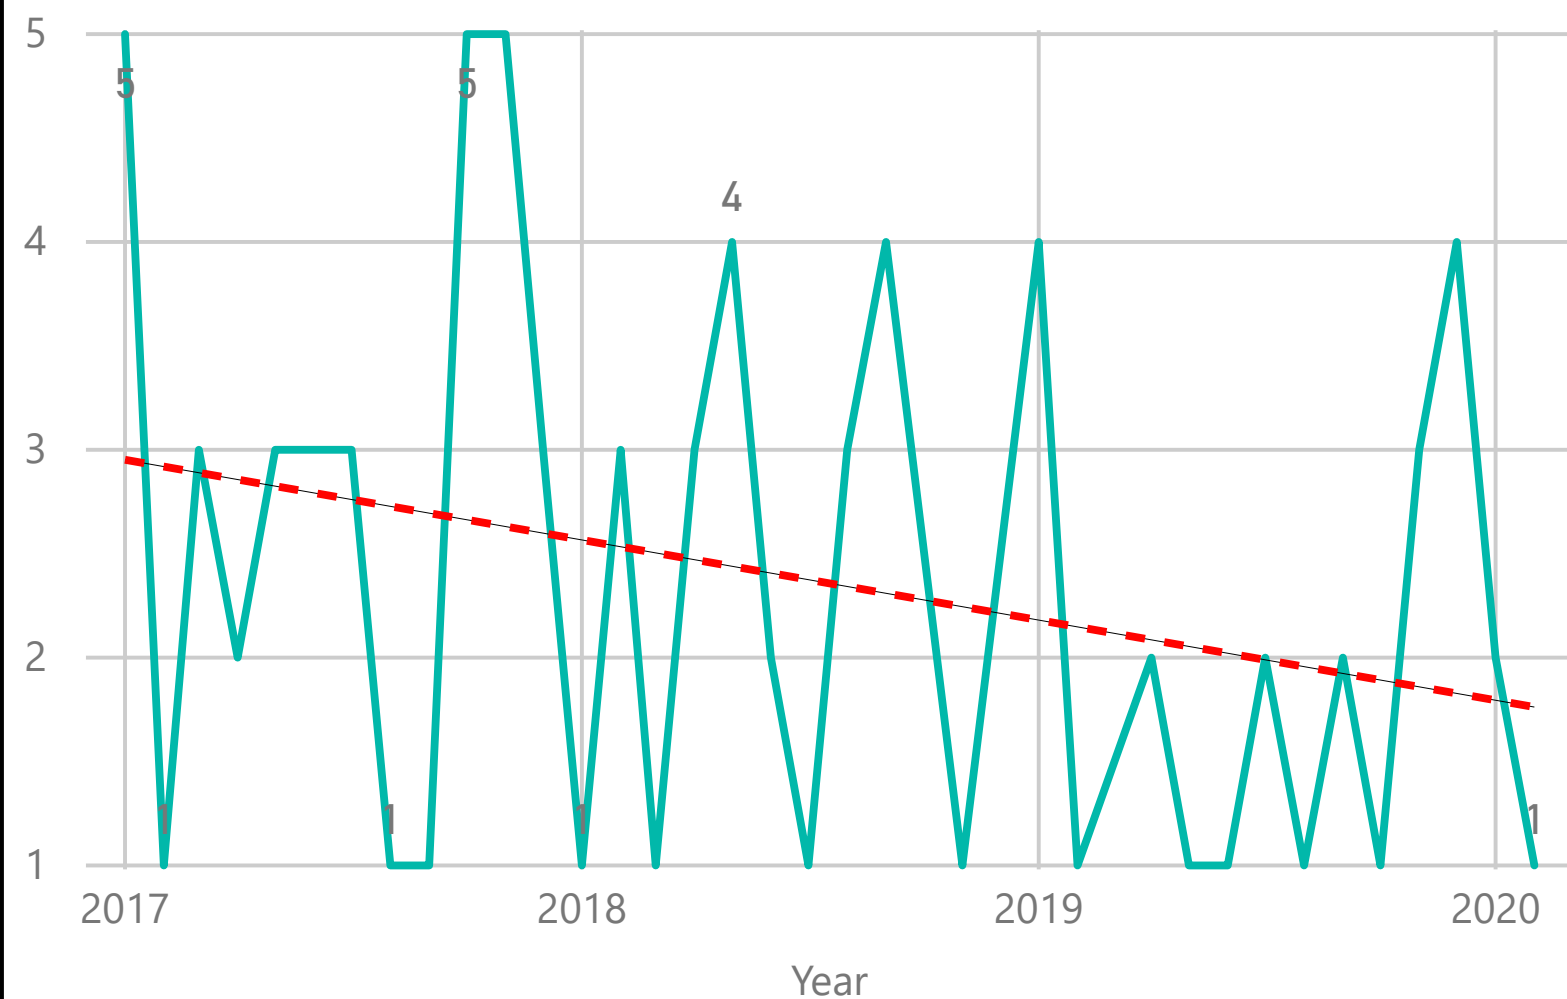

SPOKANE POLICE DEPARTMENT

DOWNTOWN - 3 Year + Current Trendline Graphs

Period Ending: Tuesday, March 31, 2020

(YTD is most recent full month)

Violent Crime

Property Crime

Burglary Residence

Burglary Commercial

Vehicle Theft

Larceny

SPOKANE POLICE DEPARTMENT

Citywide - 3 Year + Current Trendline Graphs

Period Ending: Tuesday, March 31, 2020 (YTD is most recent full month)

Violent Crime

Property Crime

Burglary Residence

Burglary Commercial

Vehicle Theft

Larceny

SPOKANE POLICE DEPARTMENT

DOWNTOWN - 3 Year + Current Trendline Graphs

Period Ending:

Tuesday, March 31, 2020

(YTD is most recent full month)