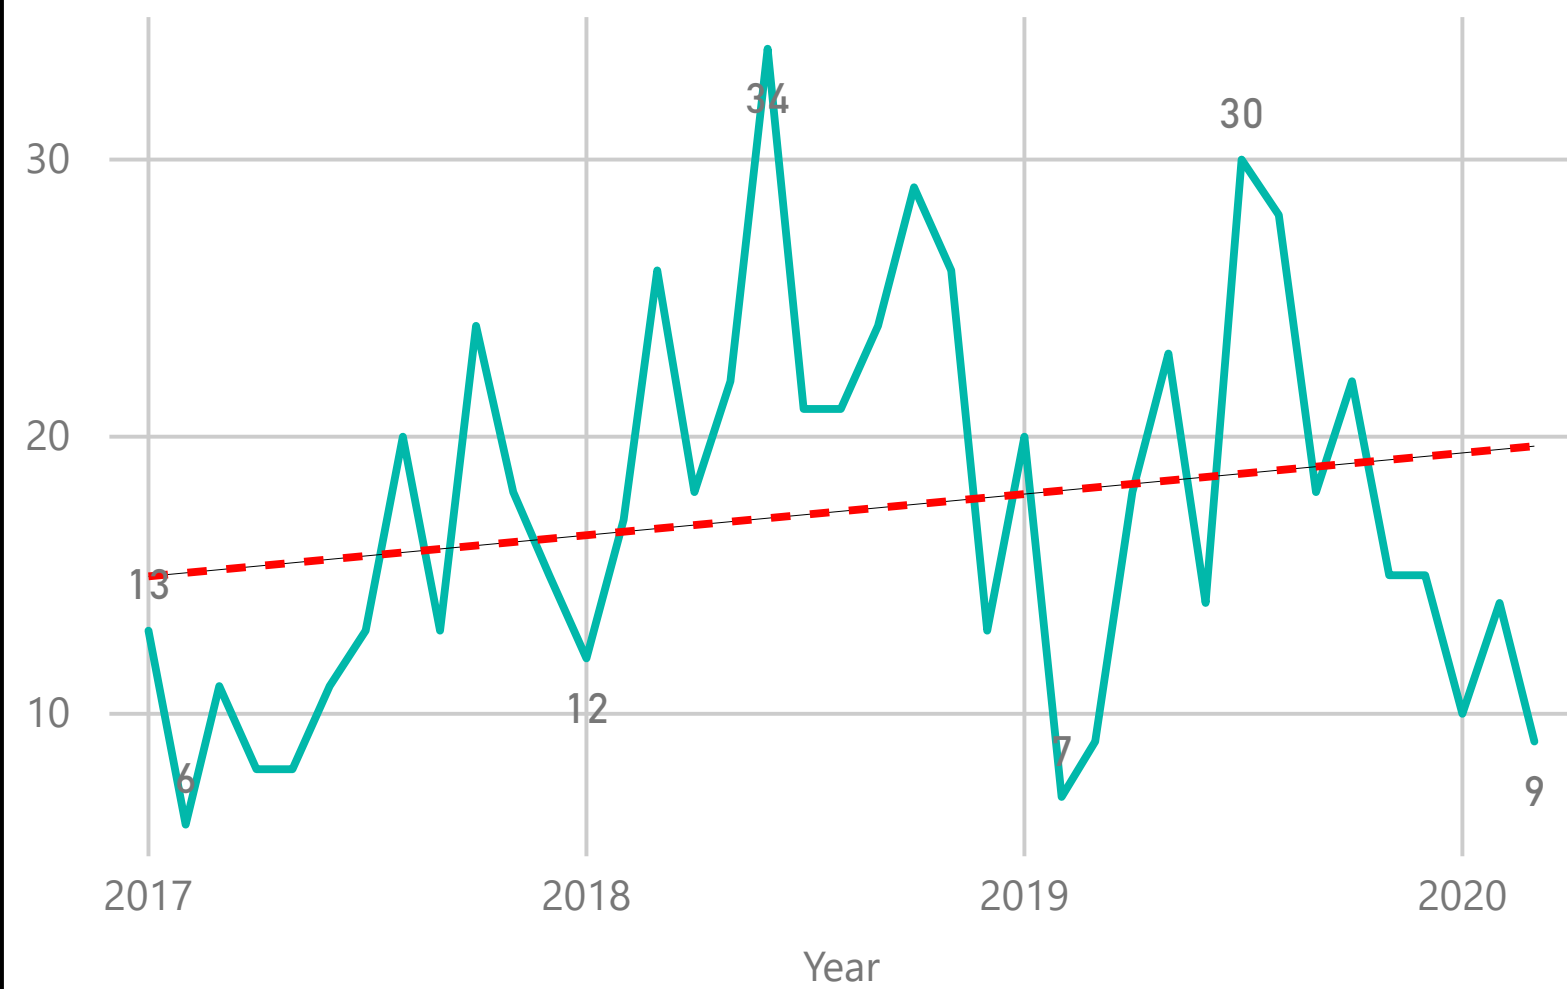

SPOKANE POLICE DEPARTMENT

DOWNTOWN - 3 Year + Current Trendline Graphs

Period Ending: Tuesday, March 31, 2020

(YTD is most recent full month)

Violent Crime

Property Crime

Burglary Residence

Burglary Commercial

Vehicle Theft

Larceny

SPOKANE POLICE DEPARTMENT

Citywide - 3 Year + Current Trendline Graphs

Period Ending: Tuesday, March 31, 2020 (YTD is most recent full month)

Violent Crime

Property Crime

Burglary Residence

Burglary Commercial

Vehicle Theft

Larceny

SPOKANE POLICE DEPARTMENT

DOWNTOWN - 3 Year + Current Trendline Graphs

Period Ending:

Tuesday, March 31, 2020

(YTD is most recent full month)