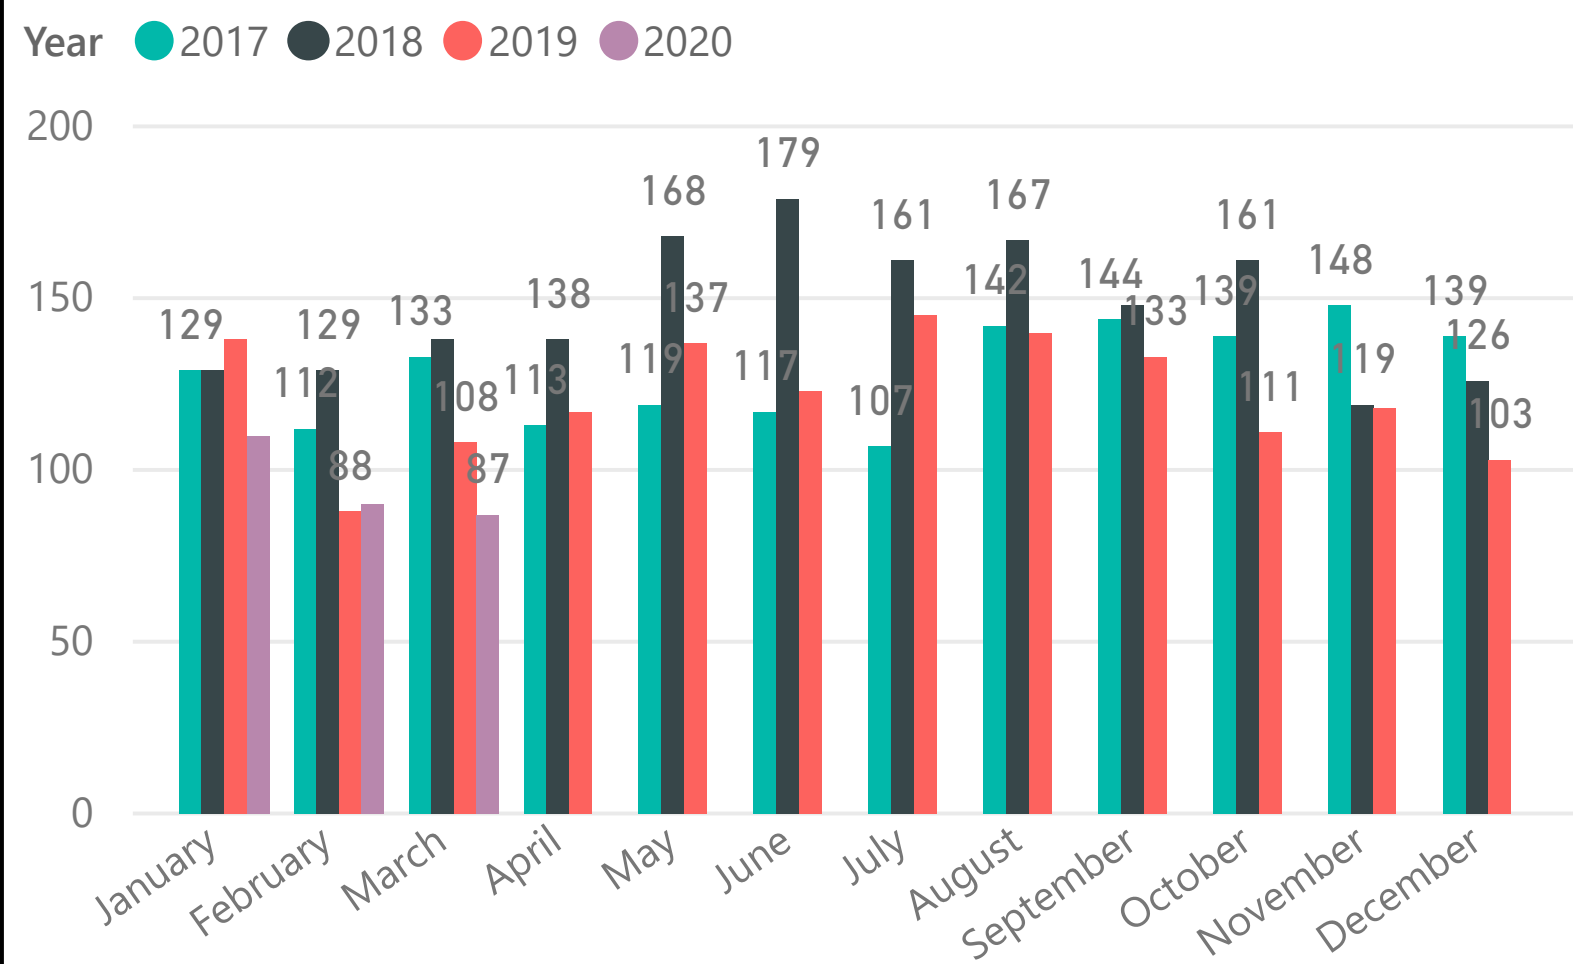

SPOKANE POLICE DEPARTMENT

DOWNTOWN - 3 Year + Current Trendline Graphs

Period Ending: Tuesday, March 31, 2020

(YTD is most recent full month)

Violent Crime

Property Crime

Burglary Residence

Burglary Commercial

Vehicle Theft

Larceny

SPOKANE POLICE DEPARTMENT

Citywide - 3 Year + Current Trendline Graphs

Period Ending: Tuesday, March 31, 2020 (YTD is most recent full month)

Violent Crime

Property Crime

Burglary Residence

Burglary Commercial

Vehicle Theft

Larceny

SPOKANE POLICE DEPARTMENT

DOWNTOWN - 3 Year + Current Trendline Graphs

Period Ending:

Tuesday, March 31, 2020

(YTD is most recent full month)