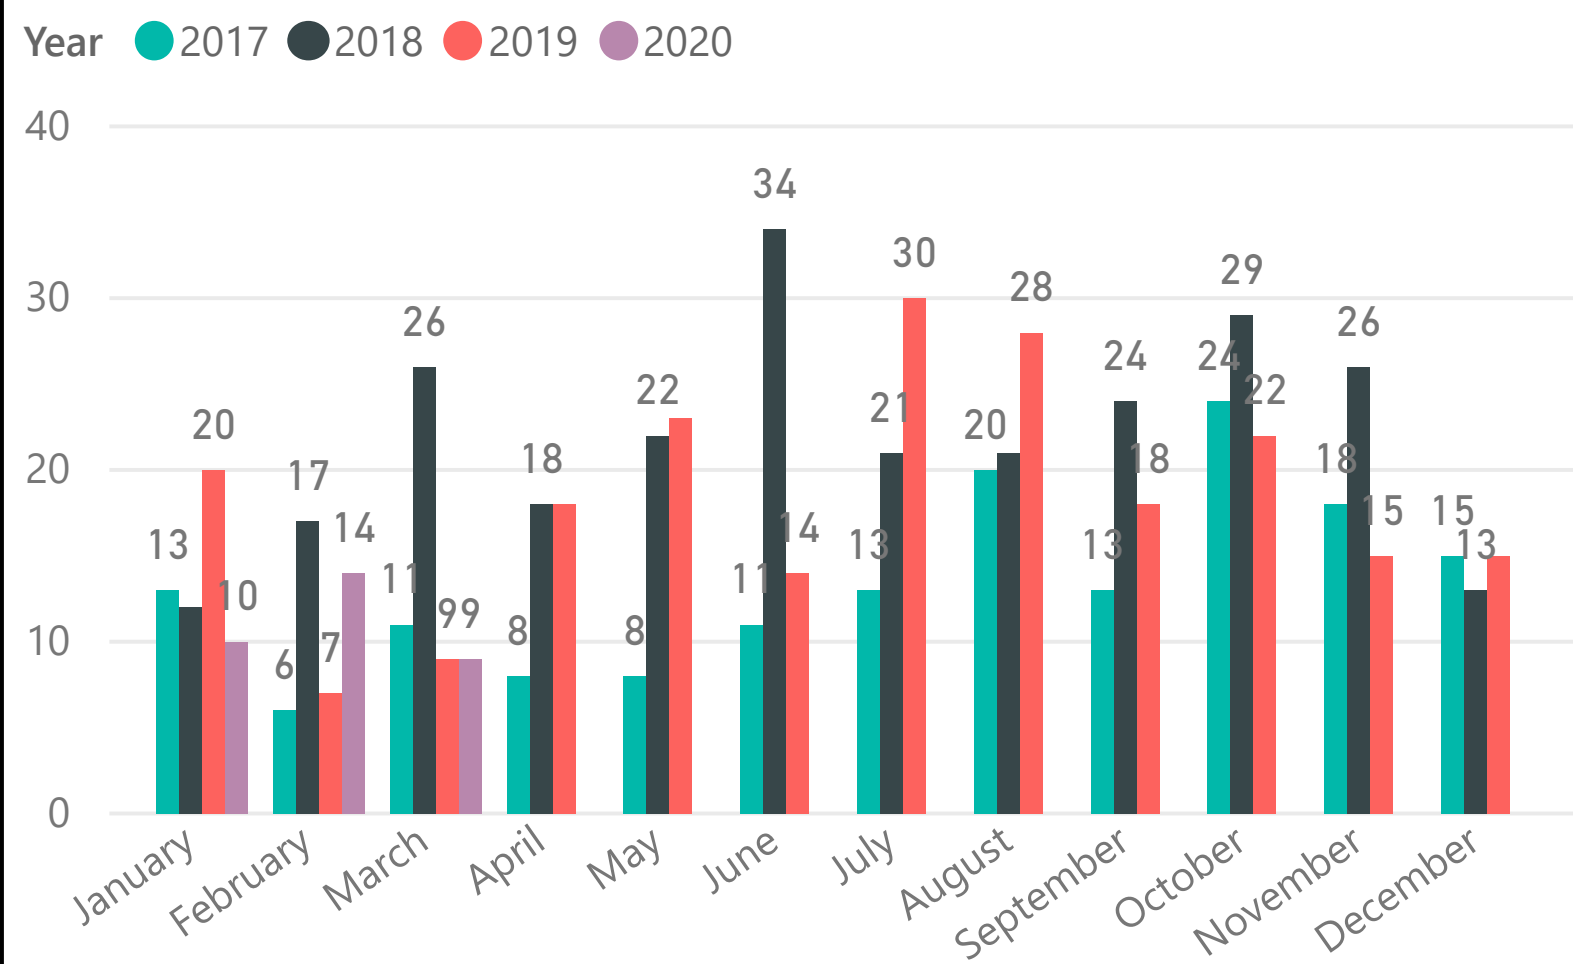

Violent Crime