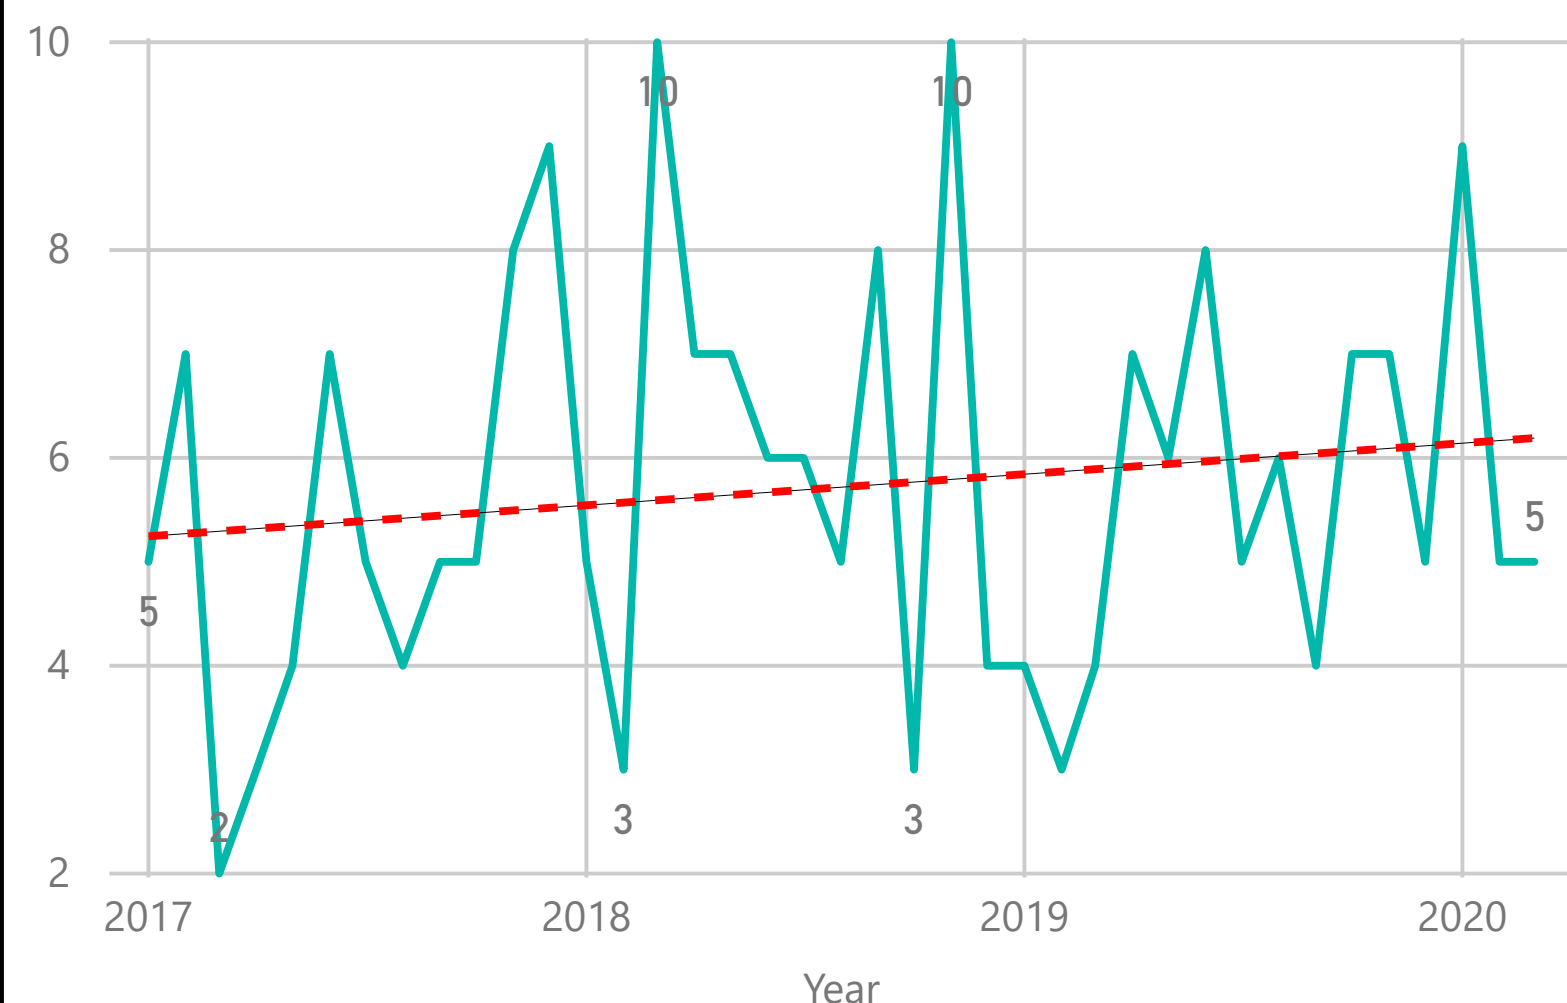

SPOKANE POLICE DEPARTMENT

DOWNTOWN - 3 Year + Current Trendline Graphs

Period Ending: Tuesday, March 31, 2020

(YTD is most recent full month)

Violent Crime

Property Crime

Burglary Residence

Burglary Commercial

Vehicle Theft

Larceny

SPOKANE POLICE DEPARTMENT

Citywide - 3 Year + Current Trendline Graphs

Period Ending: Tuesday, March 31, 2020 (YTD is most recent full month)

Violent Crime

Property Crime

Burglary Residence

Burglary Commercial

Vehicle Theft

Larceny

SPOKANE POLICE DEPARTMENT

DOWNTOWN - 3 Year + Current Trendline Graphs

Period Ending:

Tuesday, March 31, 2020

(YTD is most recent full month)