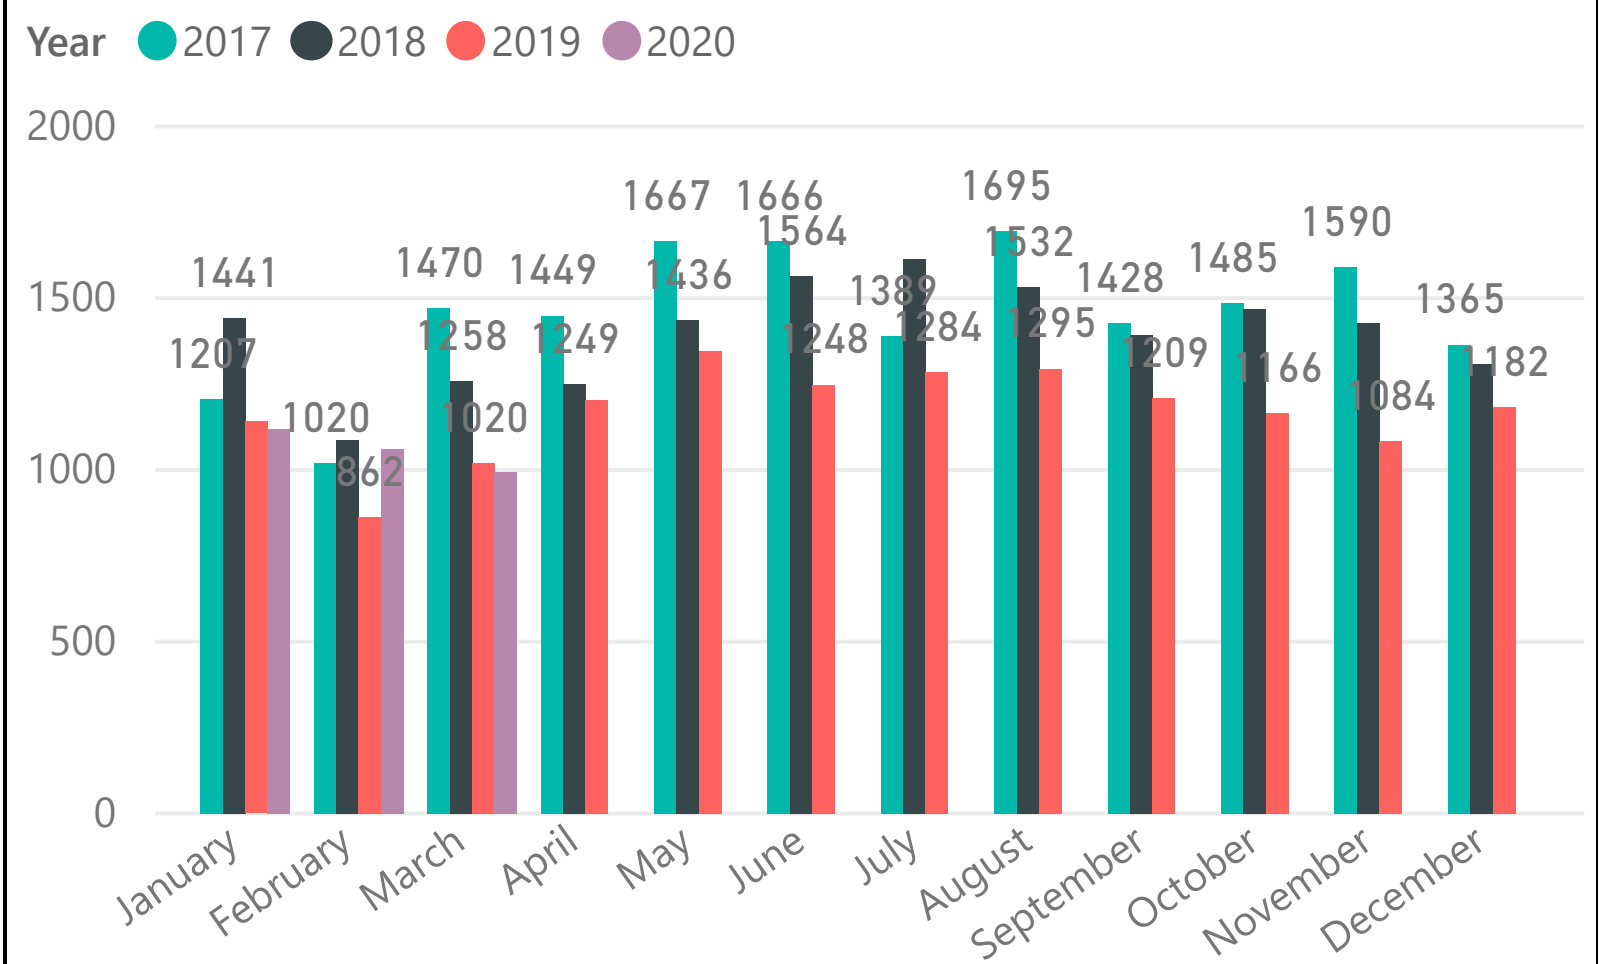

SPOKANE POLICE DEPARTMENT

DOWNTOWN - 3 Year + Current Trendline Graphs

Period Ending: Tuesday, March 31, 2020

(YTD is most recent full month)

Violent Crime

Property Crime

Burglary Residence

Burglary Commercial

Vehicle Theft

Larceny

SPOKANE POLICE DEPARTMENT

Citywide - 3 Year + Current Trendline Graphs

Period Ending: Tuesday, March 31, 2020 (YTD is most recent full month)

Violent Crime

Property Crime

Burglary Residence

Burglary Commercial

Vehicle Theft

Larceny

SPOKANE POLICE DEPARTMENT

DOWNTOWN - 3 Year + Current Trendline Graphs

Period Ending:

Tuesday, March 31, 2020

(YTD is most recent full month)