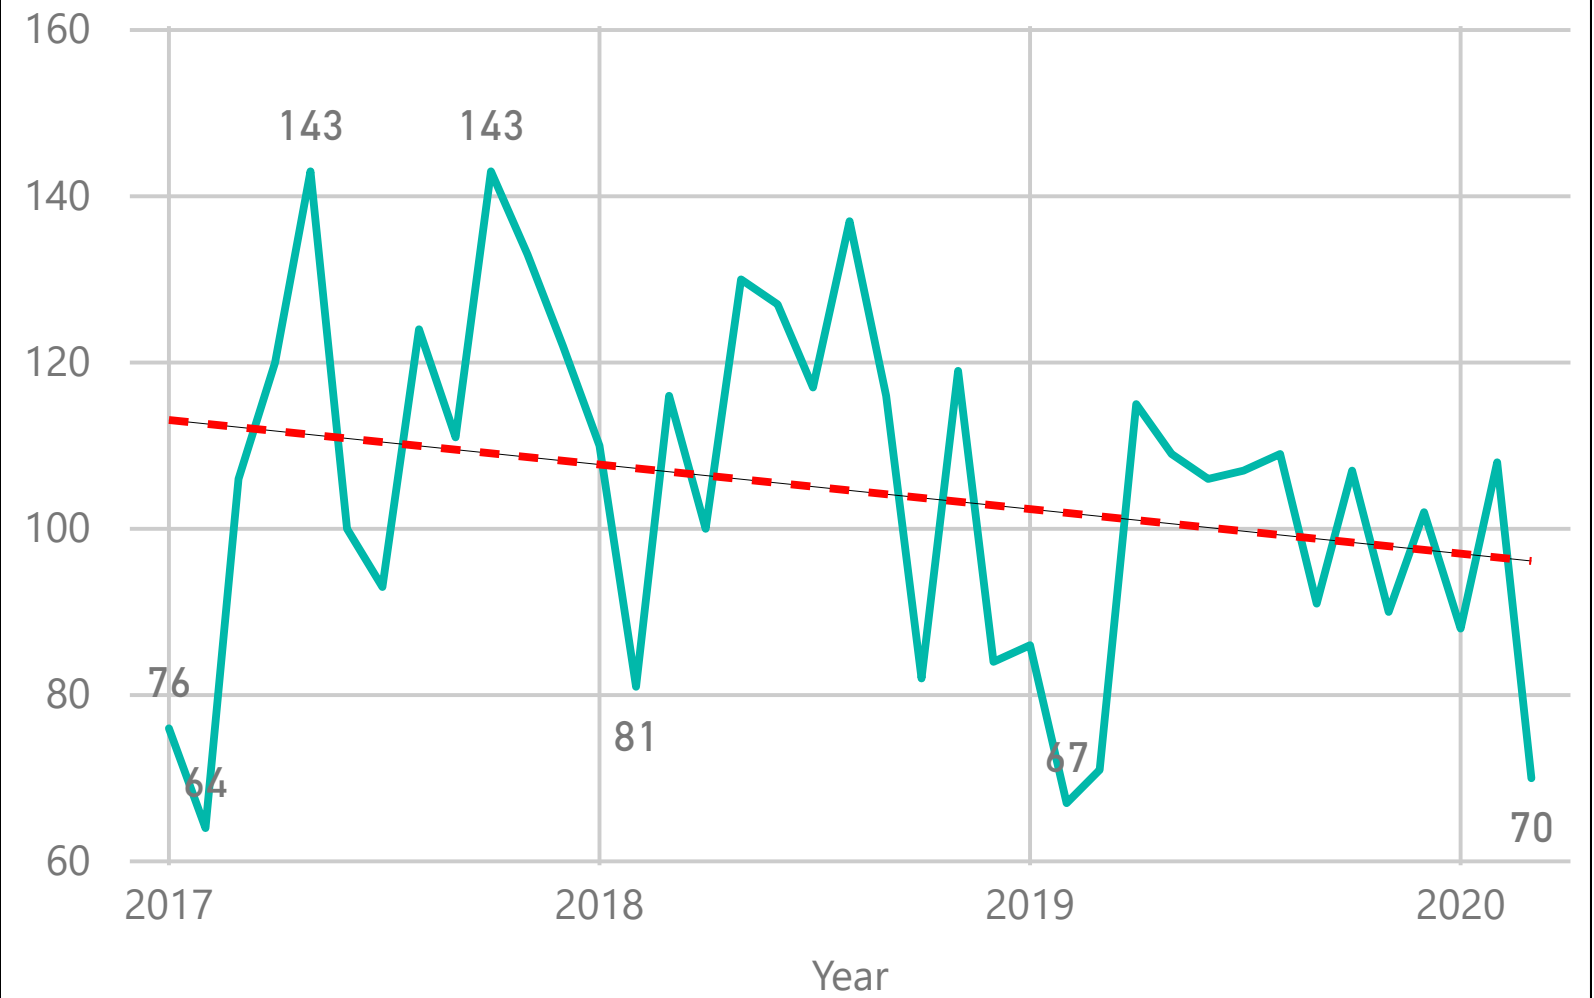

SPOKANE POLICE DEPARTMENT

DOWNTOWN - 3 Year + Current Trendline Graphs

Period Ending: Tuesday, March 31, 2020

(YTD is most recent full month)

Violent Crime

Property Crime

Burglary Residence

Burglary Commercial

Vehicle Theft

Larceny

SPOKANE POLICE DEPARTMENT

Citywide - 3 Year + Current Trendline Graphs

Period Ending: Tuesday, March 31, 2020 (YTD is most recent full month)

Violent Crime

Property Crime

Burglary Residence

Burglary Commercial

Vehicle Theft

Larceny

SPOKANE POLICE DEPARTMENT

DOWNTOWN - 3 Year + Current Trendline Graphs

Period Ending:

Tuesday, March 31, 2020

(YTD is most recent full month)