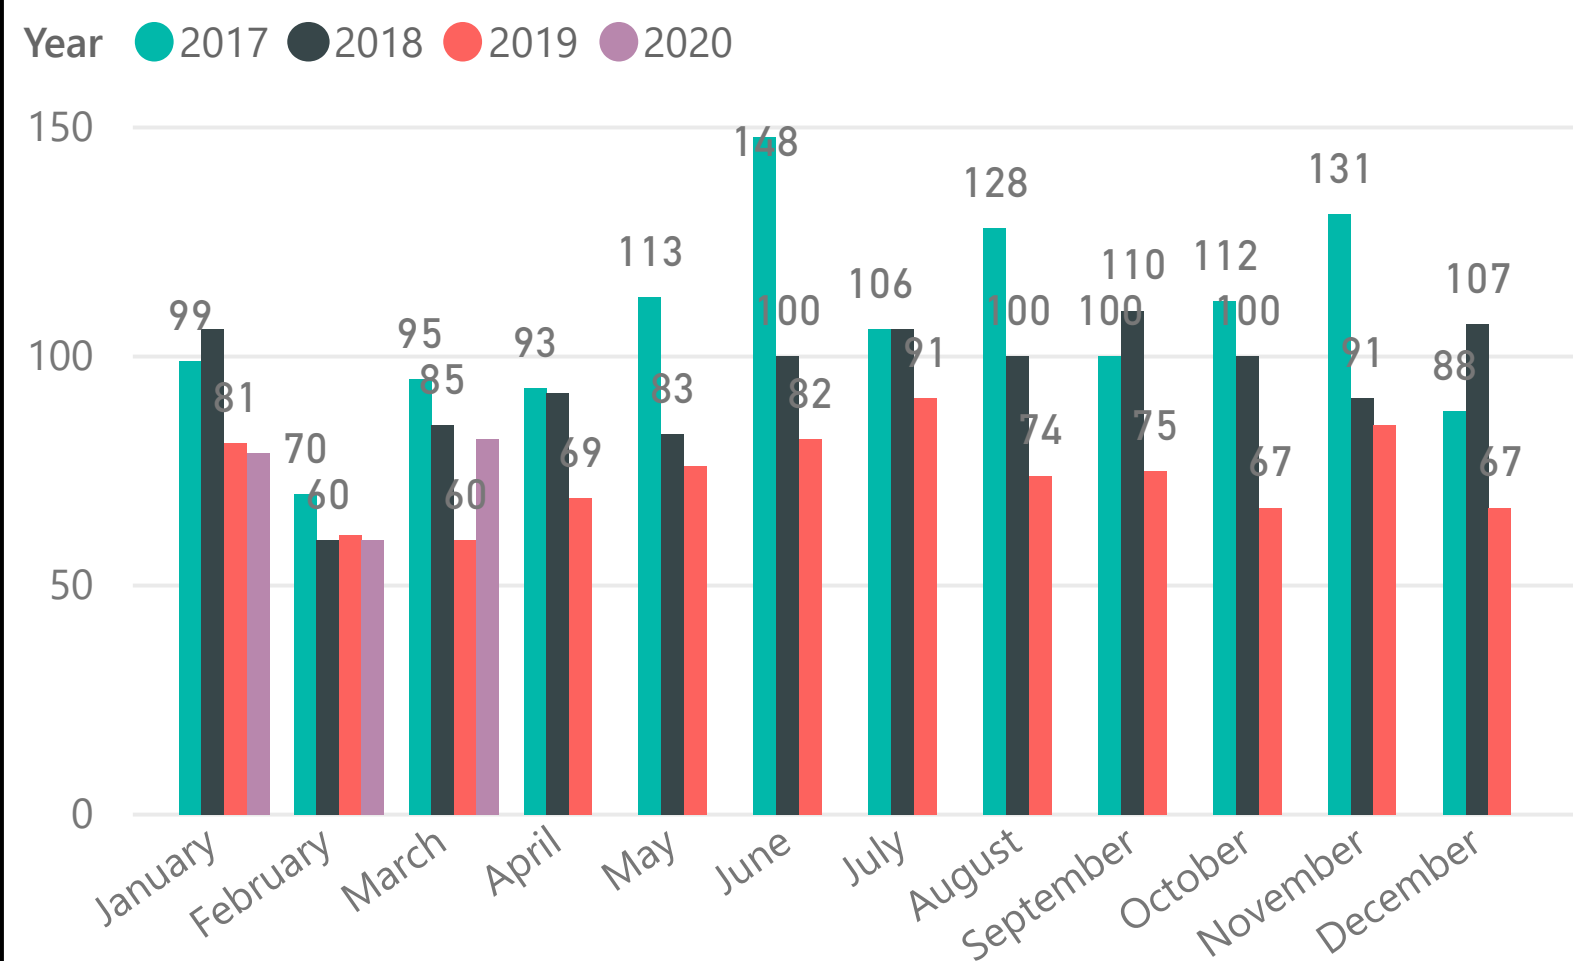

SPOKANE POLICE DEPARTMENT

DOWNTOWN - 3 Year + Current Trendline Graphs

Period Ending: Tuesday, March 31, 2020

(YTD is most recent full month)

Violent Crime

Property Crime

Burglary Residence

Burglary Commercial

Vehicle Theft

Larceny

SPOKANE POLICE DEPARTMENT

Citywide - 3 Year + Current Trendline Graphs

Period Ending: Tuesday, March 31, 2020 (YTD is most recent full month)

Violent Crime

Property Crime

Burglary Residence

Burglary Commercial

Vehicle Theft

Larceny

SPOKANE POLICE DEPARTMENT

DOWNTOWN - 3 Year + Current Trendline Graphs

Period Ending:

Tuesday, March 31, 2020

(YTD is most recent full month)