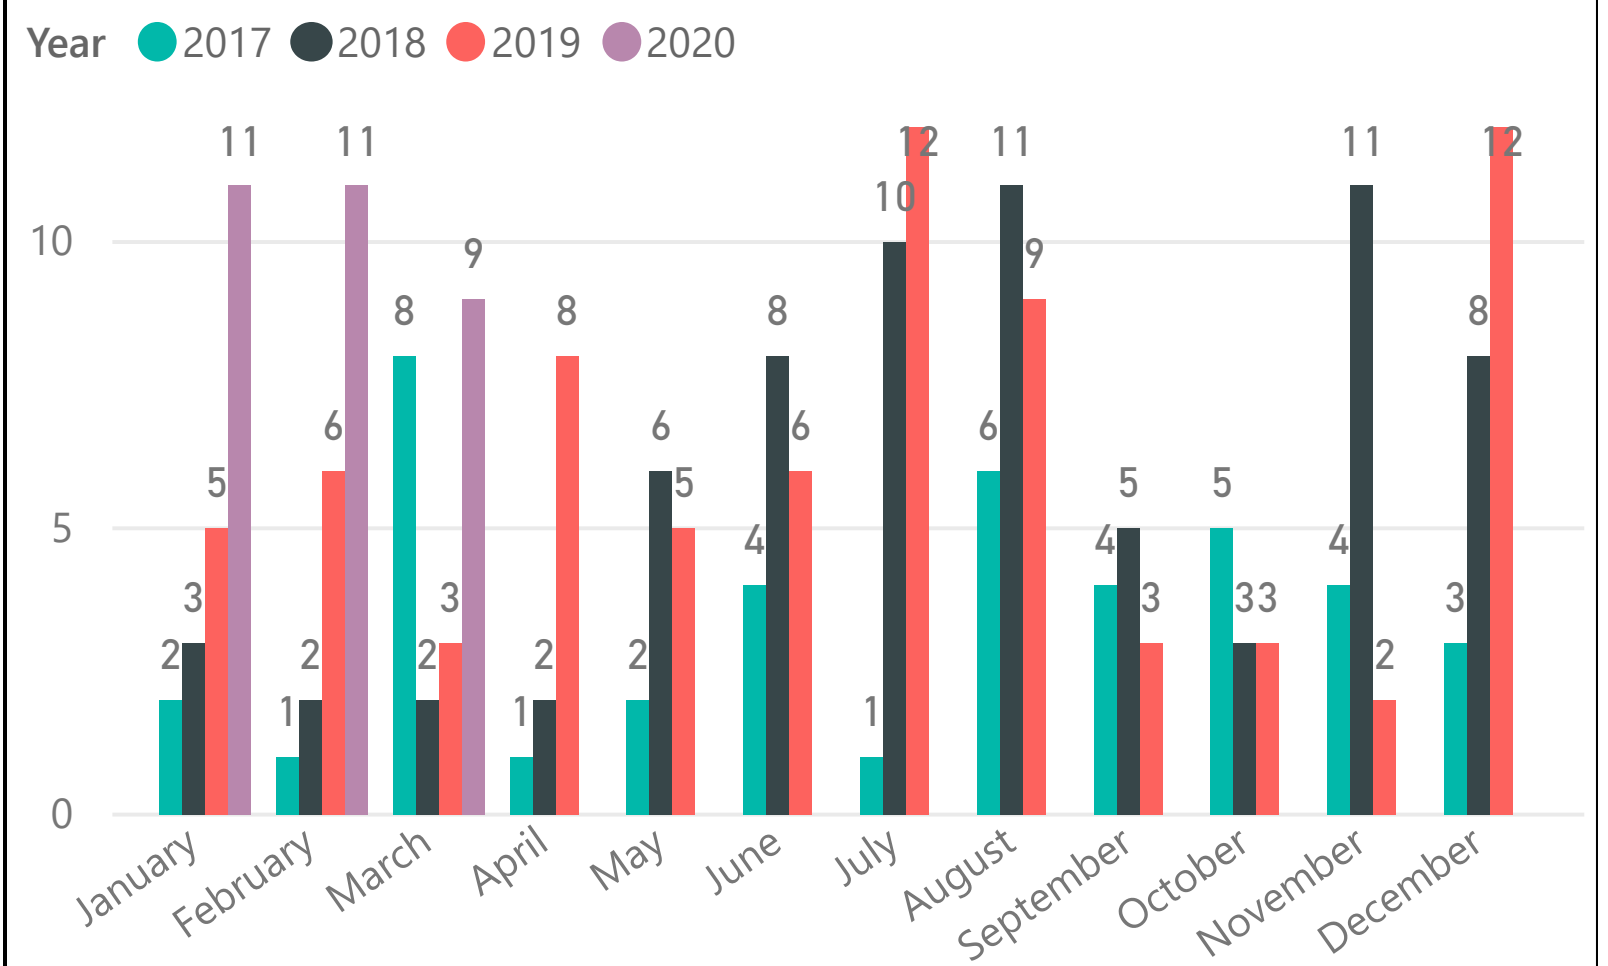

SPOKANE POLICE DEPARTMENT

DOWNTOWN - 3 Year + Current Trendline Graphs

Period Ending: Tuesday, March 31, 2020

(YTD is most recent full month)

Violent Crime

Property Crime

Burglary Residence

Burglary Commercial

Violent Crime

Property Crime

Burglary Residence

Burglary Commercial

Vehicle Theft

Larceny