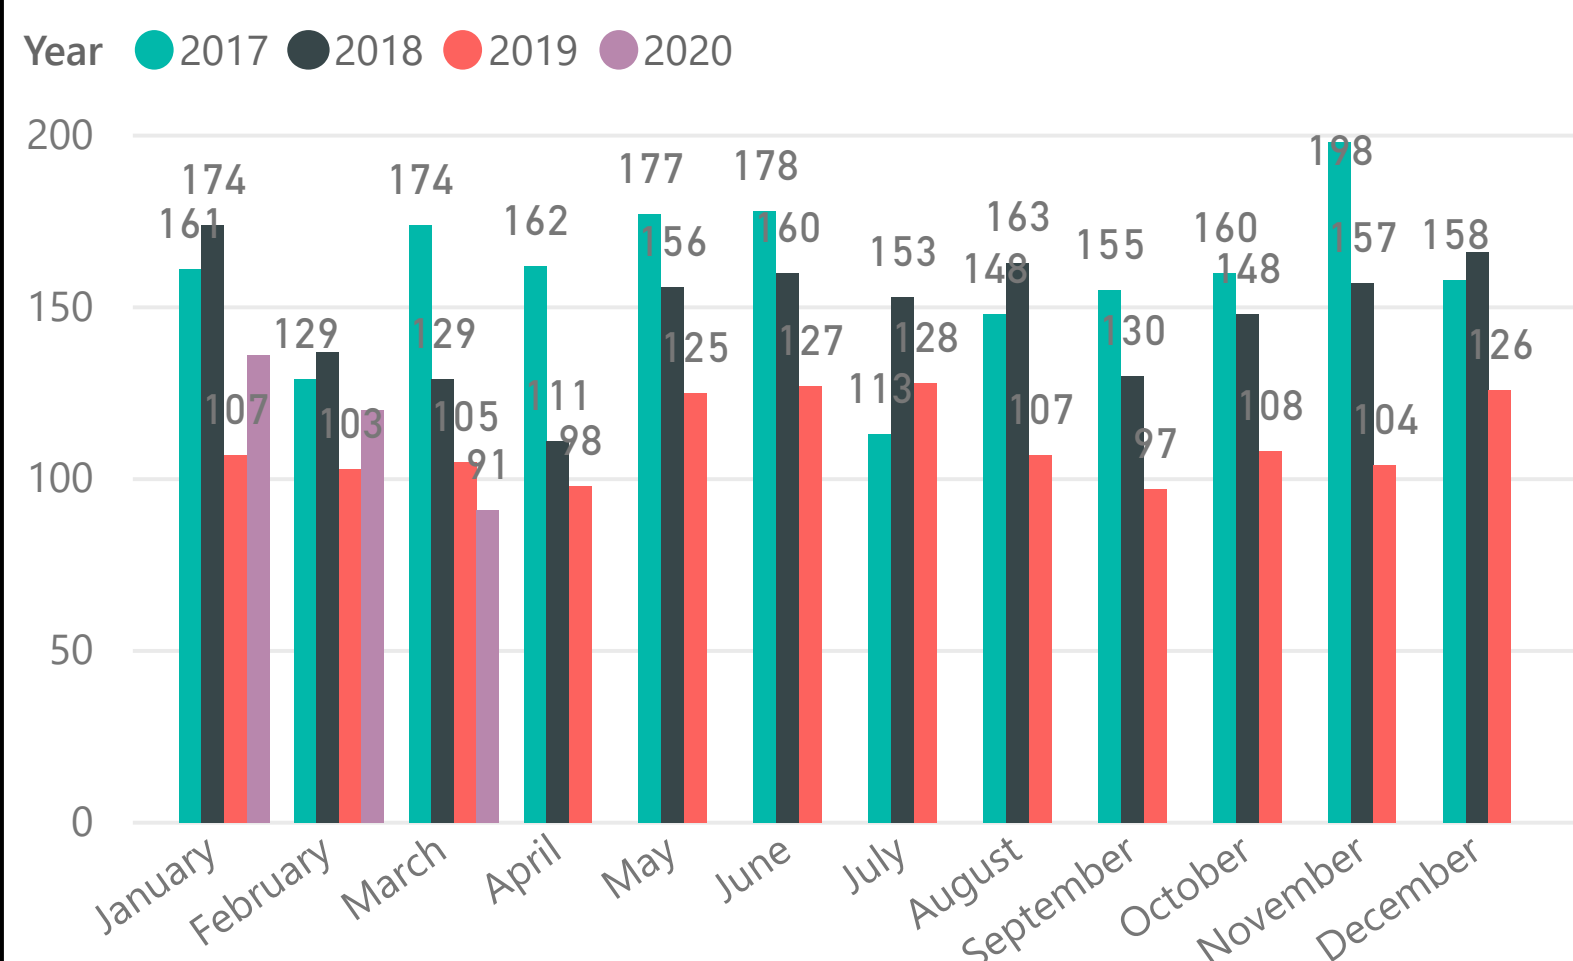

SPOKANE POLICE DEPARTMENT

DOWNTOWN - 3 Year + Current Trendline Graphs

Period Ending: Tuesday, March 31, 2020

(YTD is most recent full month)

Violent Crime

Property Crime

Burglary Residence

Burglary Commercial

Vehicle Theft

Larceny

SPOKANE POLICE DEPARTMENT

Citywide - 3 Year + Current Trendline Graphs

Period Ending: Tuesday, March 31, 2020 (YTD is most recent full month)

Violent Crime

Property Crime

Burglary Residence

Burglary Commercial

Vehicle Theft

Larceny

SPOKANE POLICE DEPARTMENT

DOWNTOWN - 3 Year + Current Trendline Graphs

Period Ending:

Tuesday, March 31, 2020

(YTD is most recent full month)