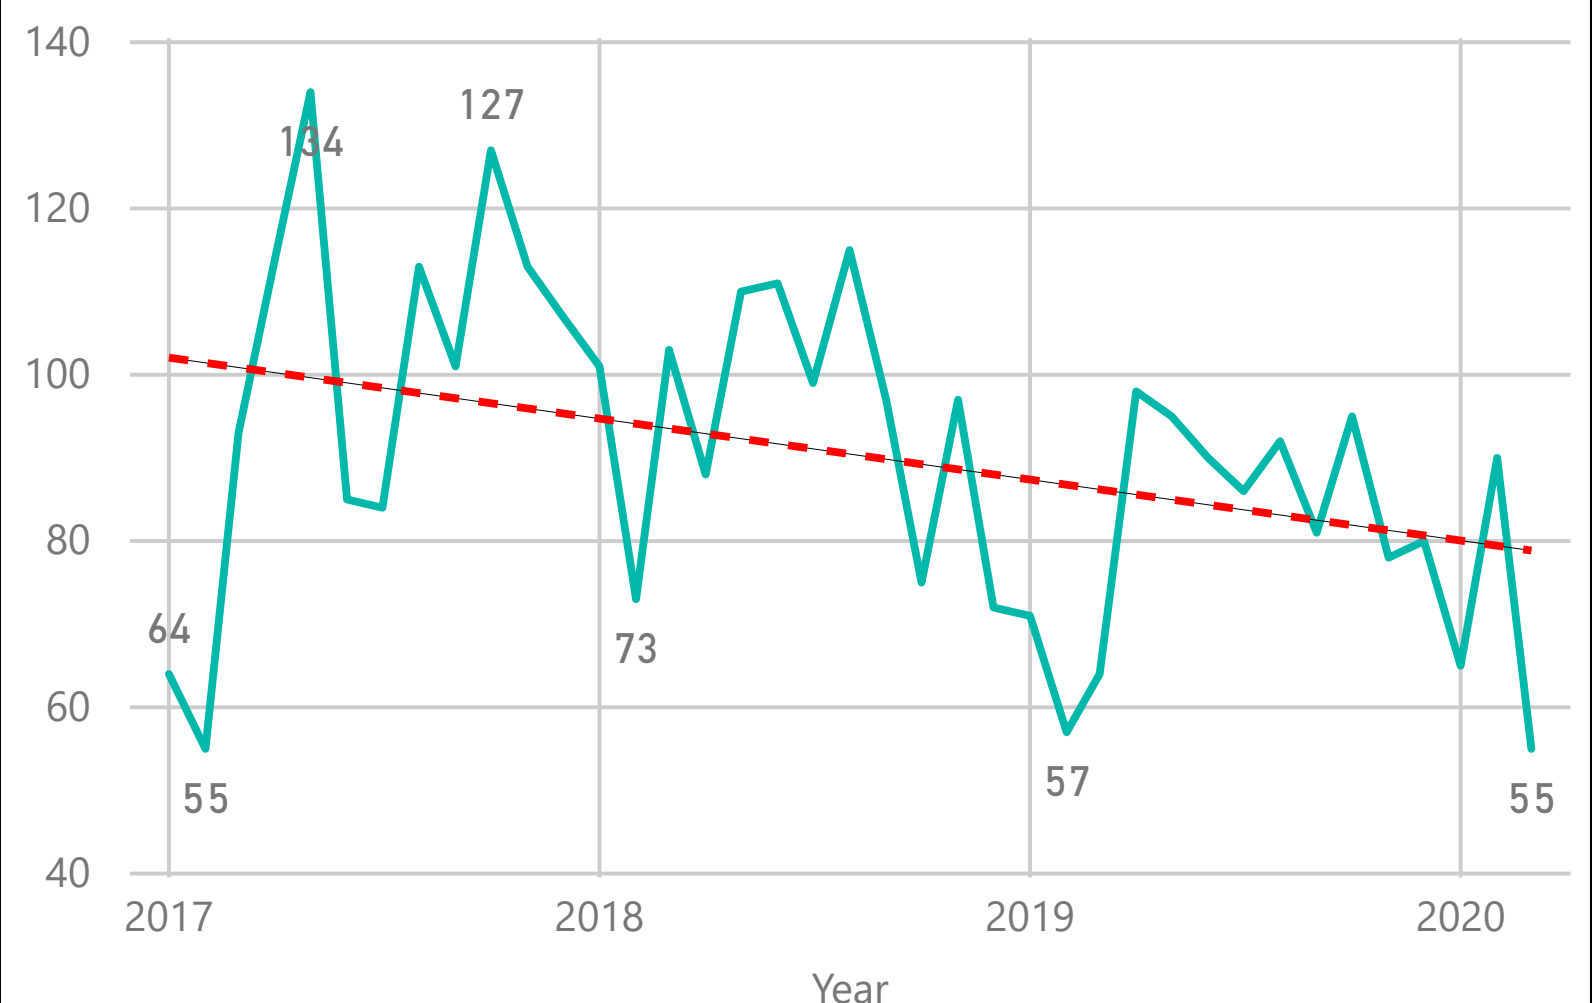

SPOKANE POLICE DEPARTMENT

DOWNTOWN - 3 Year + Current Trendline Graphs

Period Ending: Tuesday, March 31, 2020

(YTD is most recent full month)

Violent Crime

Property Crime

Burglary Residence

Burglary Commercial

Vehicle Theft

Larceny

SPOKANE POLICE DEPARTMENT

Citywide - 3 Year + Current Trendline Graphs

Period Ending: Tuesday, March 31, 2020 (YTD is most recent full month)

Violent Crime

Property Crime

Burglary Residence

Burglary Commercial

Vehicle Theft

Larceny

SPOKANE POLICE DEPARTMENT

DOWNTOWN - 3 Year + Current Trendline Graphs

Period Ending:

Tuesday, March 31, 2020

(YTD is most recent full month)