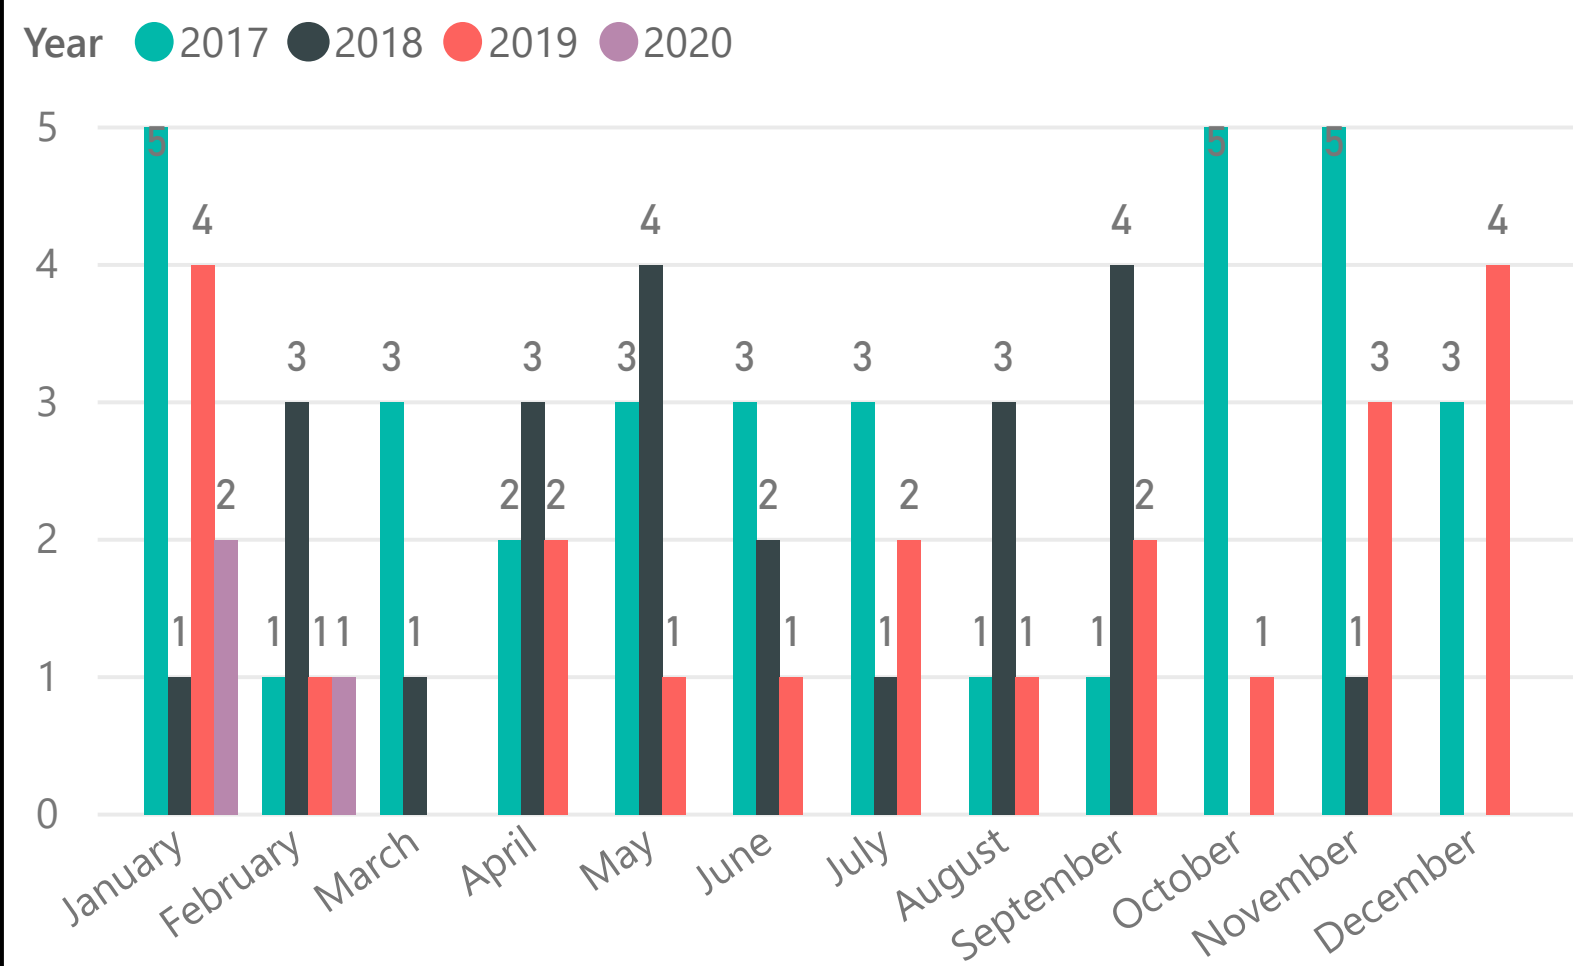

Burglary Residence