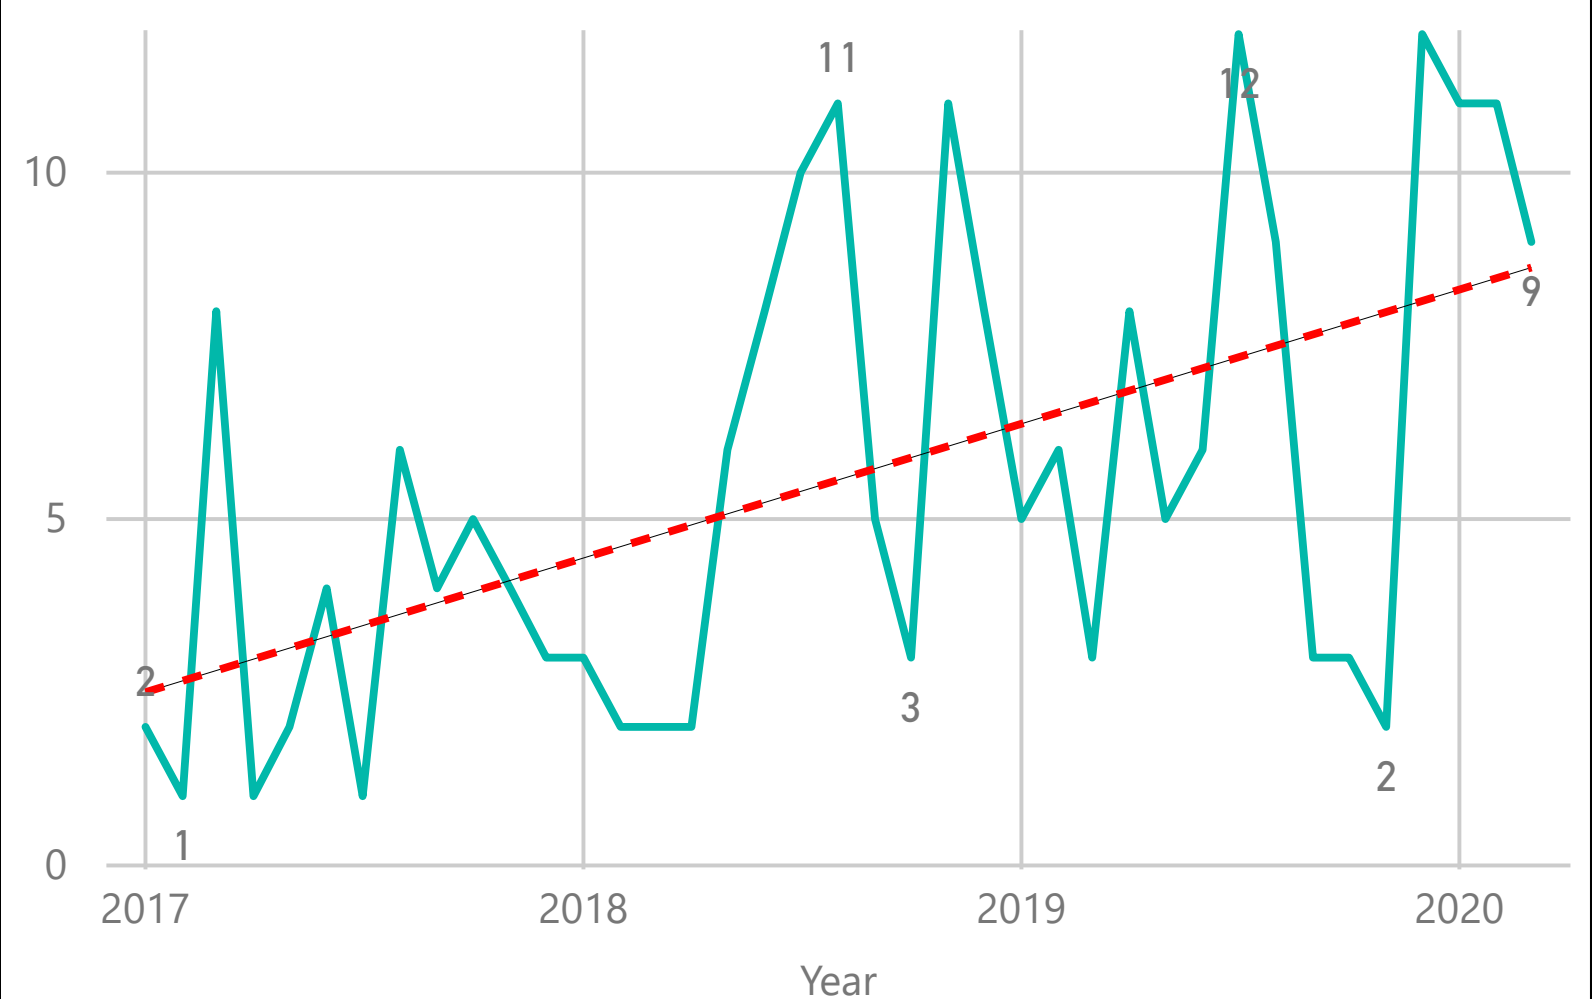

SPOKANE POLICE DEPARTMENT

DOWNTOWN - 3 Year + Current Trendline Graphs

Period Ending: Tuesday, March 31, 2020

(YTD is most recent full month)

Violent Crime

Property Crime

Burglary Residence

Burglary Commercial

Vehicle Theft

Larceny

SPOKANE POLICE DEPARTMENT

Citywide - 3 Year + Current Trendline Graphs

Period Ending: Tuesday, March 31, 2020 (YTD is most recent full month)

Violent Crime

Property Crime

Burglary Residence

Burglary Commercial

Vehicle Theft

Larceny

SPOKANE POLICE DEPARTMENT

DOWNTOWN - 3 Year + Current Trendline Graphs

Period Ending:

Tuesday, March 31, 2020

(YTD is most recent full month)