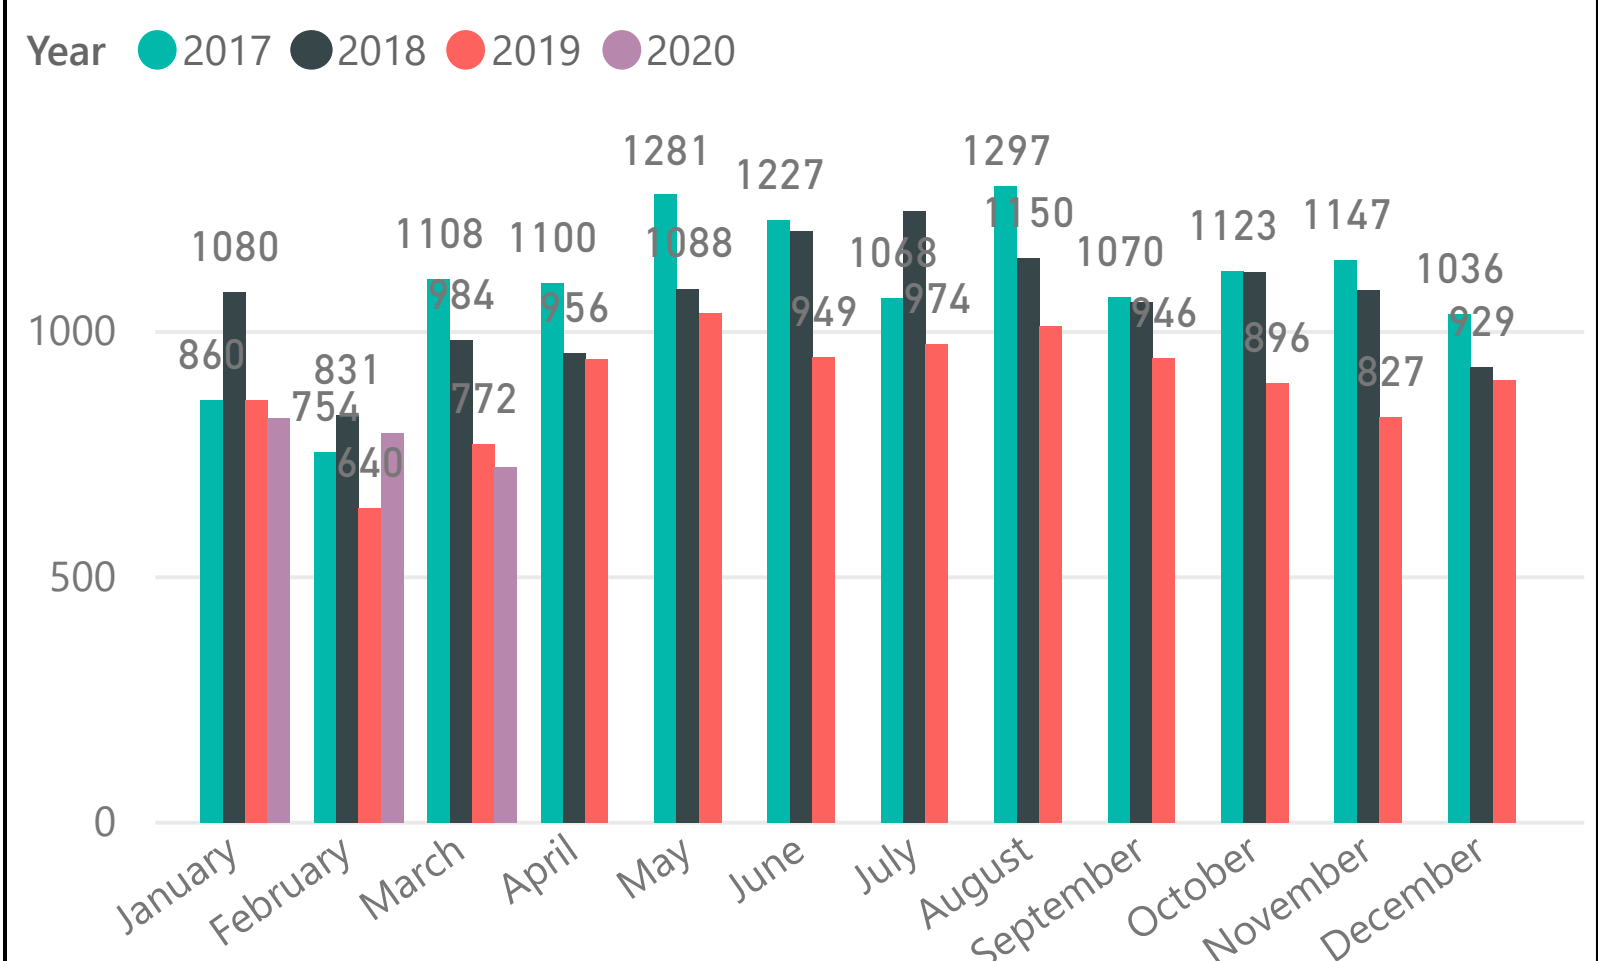

SPOKANE POLICE DEPARTMENT

DOWNTOWN - 3 Year + Current Trendline Graphs

Period Ending: Tuesday, March 31, 2020

(YTD is most recent full month)

Violent Crime

Property Crime

Burglary Residence

Burglary Commercial

Vehicle Theft

Larceny

SPOKANE POLICE DEPARTMENT

Citywide - 3 Year + Current Trendline Graphs

Period Ending: Tuesday, March 31, 2020 (YTD is most recent full month)

Violent Crime

Property Crime

Burglary Residence

Burglary Commercial

Vehicle Theft

Larceny

SPOKANE POLICE DEPARTMENT

DOWNTOWN - 3 Year + Current Trendline Graphs

Period Ending:

Tuesday, March 31, 2020

(YTD is most recent full month)